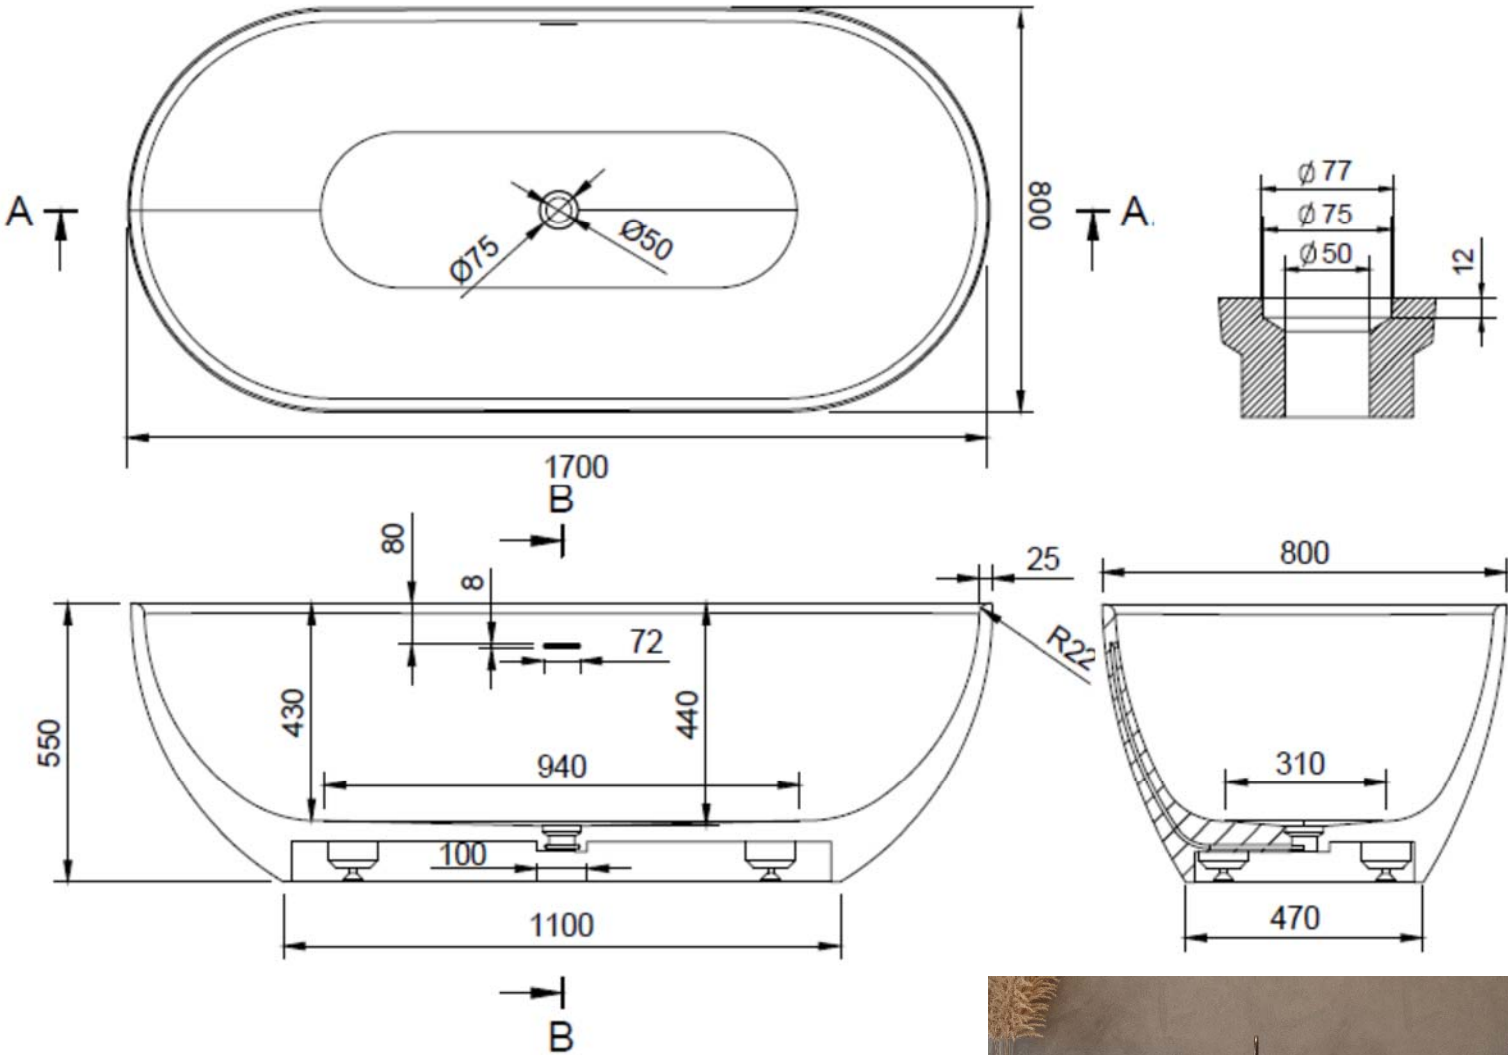

SOLIDERA PS IDV 290356

SOLID SURFACE ELONGATED BATHTUB

SOLIDERA MATTE WHITE PS IDV 290356
 ALSO AVAILABLE IN PEBBLE GREY & WHITE PS IDV 290356-PW
 67" x 32" x 22" - 1" EDGE W. 3/4" INSIDE RADIUS.
 NET WEIGHT 410 LBS - WATER CAPACITY 100 G.
 OVER FLOW HOLE / MATTE WHITE TRIM ON POP-UP / P-TRAP &
 DRAIN INCLUDED.
 ADJUSTABLE FEET.